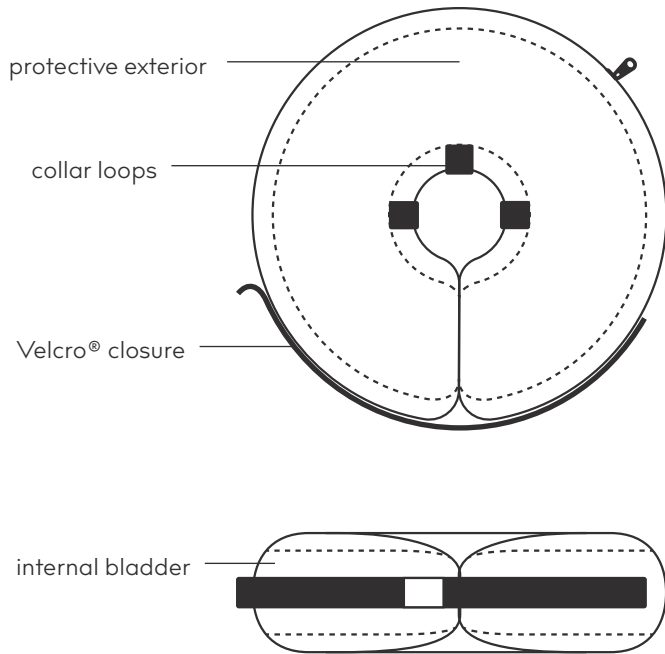

KVP Premium

KONG® Cloud™

The Ultra Soft Inflatable

Body-only coverage. Unique cushioning for added comfort. Allows animals to maintain full visibility. Improved plush material is tough and washable. Scratch and bite resistant

ITEM #	CIRC.	SIZE
FEL5	6" - 8"	XS
FEL3	7" - 12"	S
FEL2	10" - 14"	M
FEL1	15" - 20"	L
FELX	20" - 25"	XL
FELCOMBO	one of each	